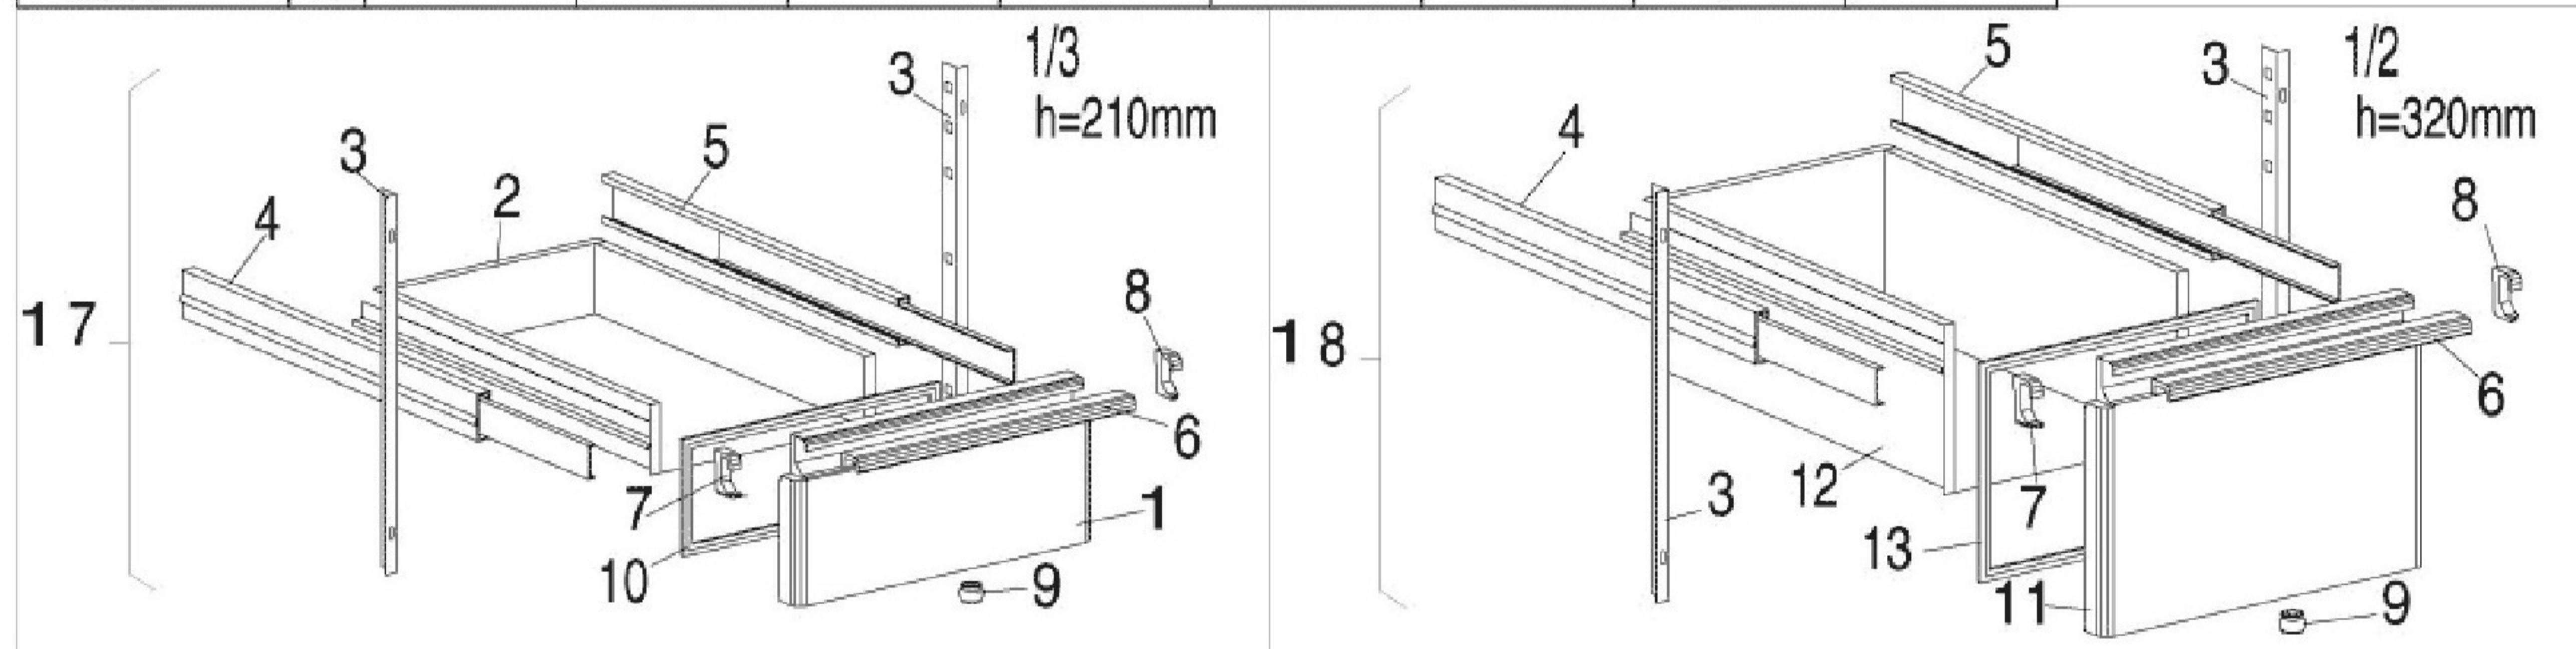

ANGELO PO - BASI REFRIGERATE-COMANDI MECCANICI TEMPERATURA POSITIVA  
6BMA11B - 10-09-2001 » 04-04-2005

### Modello Typ Model Modele Modelo

Num. Cassetti Schublade Drawers Tiroirs Gabetas	1/2	6BMAM 6BMAB 6BMAA BM1A 6BMAZ	6BMA2M 6BMA2B 6BMA2A BM1A/2 6BMA2Z	6BMA11M 6BMA11B 6BMA11A BM1A/11 6BMA11Z	6BMA3M 6BMA3B 6BMA3A BM1A/3 6BMA3Z	6BMBM 6BMBB 6BMBB BM1B 6BMBZ	6BMB2M 6BMB2B 6BMB2A BM1B/2 6BMB2Z	6BMB4M 6BMB4B 6BMB4A BM1B/4 6BMB4Z	6BMB11M 6BMB11B 6BMB11A BM1B/11 6BMB11Z	6BMB22M 6BMB22B 6BMB22A BM1B/22 6BMB22Z	6BMB3M 6BMB3B 6BMB3A BM1B/3 6BMB3Z
	1/3	-	-	1	3	-	-	-	1	2	3
	2/3	-	-	1	-	-	-	-	1	2	-
Num. Cassetti Schublade Drawers Tiroirs Gabetas	1/2	6BMCM 6BMCB 6BMCA BM1C 6BM CZ	6BMC2M 6BMC2B 6BMC2A BM1C/2 6BMC2Z	6BMC4M 6BMC4B 6BMC4A BM1C/4 6BMC4Z	6BMC6M 6BMC6B 6BMC6A BM1C/6 6BMC6Z	6BMC11M 6BMC11B 6BMC11A BM1C/11 6BMC11Z	6BMC22M 6BMC22B 6BMC22A BM1C/22 6BMC22Z	6BMC33M 6BMC33B 6BMC33A BM1C/33 6BMC33Z	6BMC3M 6BMC3B 6BMC3A BM1C/3 6BMC3Z		
	1/3	-	-	-	-	1	2	3	3		
	2/3	-	-	-	-	1	2	3	-		